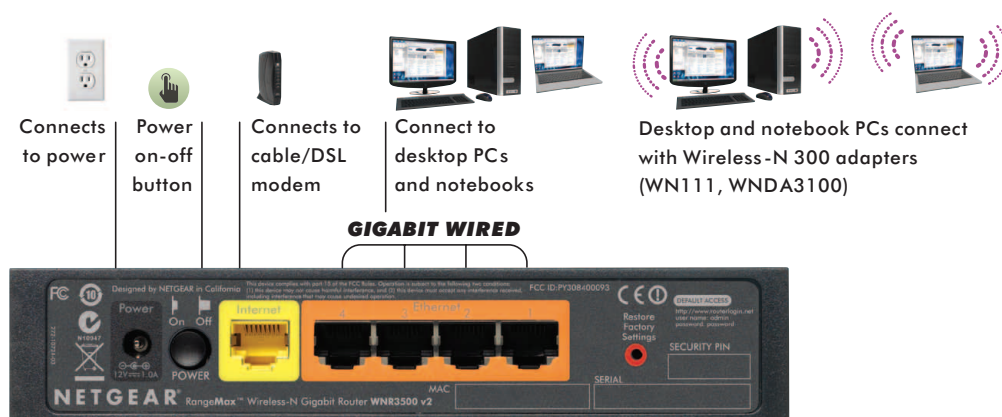

System Requirements

- Broadband (cable, DSL) Internet service and modem with Ethernet connection
- 2.4 GHz 802.11n 2.0 specification adapter or 2.4 GHz 802.11b/g wireless adapter. Alternatively, an Ethernet adapter and cable for each computer
- Microsoft® Windows® Vista™, XP, 2000, Me, Mac® OS, UNIX®, or Linux®
- Microsoft® Internet Explorer® 5.0, Firefox® 2.0 or Safari® 1.4 or higher

Standards

- IEEE 802.11n specification, IEEE 802.11g, IEEE 802.11b, 2.4 GHz
- 5 (1 WAN, 4 LAN) Gigabit Ethernet ports

Physical Specifications

- Dimensions: 175 x 130 x 35 mm (6.89 x 5.12 x 1.38 in)
- Weight: 0.33 kg (0.72 lb)

Features

- Live Parental Controls with flexible and customizable filter settings, installation available on Resource CD
- Broadband usage meter
- Double firewall protection
- Denial-of-service (DoS) attack prevention
- Intrusion detection and prevention (IDS)
- Wi-Fi Protected Access™ (WPA2-PSK, WPA-PSK) and WEP
- Push 'N' Connect using Wi-Fi Protected Setup™ (WPS) and Smart Wizard®

Warranty

- Localized to country of sale

Package Contents

- RangeMax Wireless-N Gigabit Router (WNR3500v2)
- Stand
- Ethernet cable
- Resource CD including Live Parental Controls installation
- Power adapter, localized to country of sale

NETGEAR®

350 E. Plumeria Drive
San Jose, CA 95134-1911
1-888-NETGEAR (638-4327)
E-mail: info@NETGEAR.com
www.NETGEAR.com

© 2009 NETGEAR, Inc. NETGEAR, the NETGEAR Logo, NETGEAR Digital Entertainer Logo, Connect with Innovation, FrontView, IntelliFi, PowerShift, ProSafe, ProSecure, RAIDar, RAIDiator, X-RAID, RangeMax, ReadyNAS and Smart Wizard are trademarks of NETGEAR, Inc. in the United States and/or other countries. Mac and the Mac logo are trademarks of Apple Inc., registered in the U.S. and other countries. Other brand names mentioned herein are for identification purposes only and may be trademarks of their respective holder(s). Information is subject to change without notice. All rights reserved.

This product is packaged with a limited warranty, the acceptance of which is a condition of sale. This product has been tested for quality assurance and this product or its components may have been recycled.

*Basic technical support provided for 90 days from date of purchase.

¹Works with Clients supporting Wi-Fi Protected Setup™ (WPS)

[†]Maximum wireless signal rate derived from IEEE standard 802.11 specifications. Actual data throughput will vary. Network conditions and environmental factors, including volume of network traffic, building materials and construction, and network overhead, lower actual data throughput rate. NETGEAR makes no express or implied representations or warranties about this product's compatibility with any future standards. "N", "Wireless-N" refer to compliance with IEEE 802.11n specification version 2.0 only.

For indoor use only.

D-WNR3500v2-3