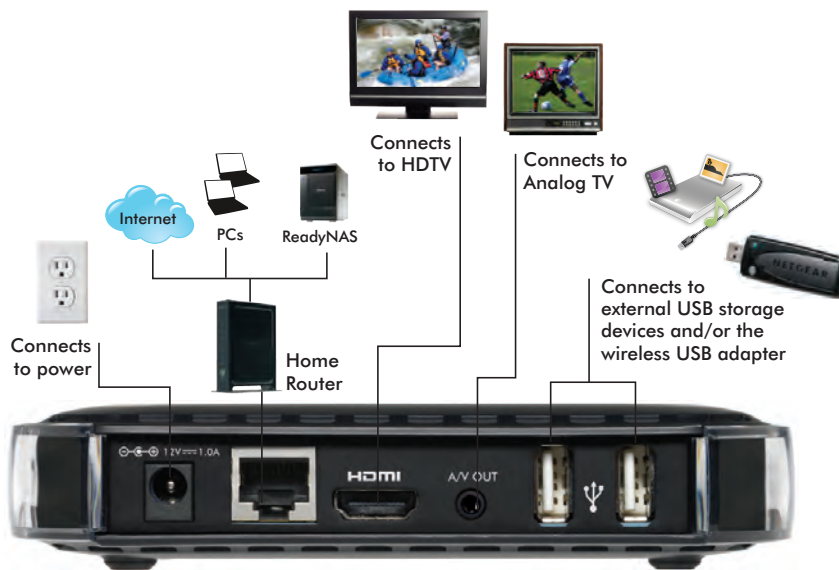

Compatibility

- Windows Media Player 11 Media Sharing
- UPnP AV and DLNA Servers
- USB Storage devices

Digital Media File Formats

Video

- Codec format: WMV 7/8/9, VC1, VP6, H.263, H.264, MPEG 1/2/4
- Container format: AVI, DivX 4.x, DivX 5.x, Xvid, MOV, MP4, MPEG2-PS, MPEG2-TS, DVD VOB, FLV, Matroska, ASF

Audio

- MP2, MP3, WMA, AAC, WMA Pro, WMA Lossless, WAV, LPCM, Vorbis, AC3, M4A, Dolby Digital

Photo

- JPEG

External USB Drive Formats Supported

- FAT16, FAT32 and NTFS

Home Network Access

- Windows Media Player 11 Media Share, UPnP AV Servers, DLNA Ready

Output

- HDMI port
- AV Composite
- Two (2) USB 2.0 Ports
- 10/100 Ethernet

System Requirements

- Analog or HDTV (HDMI cable not included)
- Broadband Internet connection of 1.5Mbps
  - For best results visit www.speedtest.netgear.com to test your connection
- PlayOn: Microsoft Windows XP, Vista, Server 2003/Home Server, Windows Internet Explorer 6.0 or later, Windows Media Player 11.0 or later

Environment

- Operating Temperature: 0° to 40° C (32° to 104° F)
- Storage Temperature: -20° to 70° C (4° to 158° F)

Languages

- English
- French
- German

Package Contents

- Digital Entertainer Live (EVA2000)
- Infrared (IR) remote control
- Two (2) AAA batteries
- Ethernet cable
- AV cable
- Quick install guide
- Resource CD
- Power adapter 12V, 1.0A (localized to country of sale)
- Note: HDMI cable not included

Warranty

- NETGEAR 1-year Warranty

NETGEAR®

350 E. Plumeria Drive
San Jose, CA 95134-1911
1-888-NETGEAR (638-4327)
E-mail: info@NETGEAR.com
www.NETGEAR.com

© 2009 NETGEAR, Inc. NETGEAR, the NETGEAR Logo, Digital Entertainer, Connect with Innovation, FrontView, IntelliFi, PowerShift, ProSafe, ProSecure, RAIDar, RAIDiator, RangeMax, ReadyNAS, Smart Wizard, X RAID, and X RAID2, are trademarks and/or registered trademarks of NETGEAR, Inc. and/or subsidiaries in the United States and/or other countries. Mac and the Mac logo are trademarks of Apple Inc., registered in the U.S. and other countries. Other brand names mentioned herein are for identification purposes only and may be trademarks of their respective holder(s). Information is subject to change without notice. All rights reserved. This product comes with a limited warranty, the acceptance of which is a condition of sale.

*VuNow service will be free for trial period and thereafter subject to paid annual subscriptions. The term of the trial period may be found at the Digital Entertainer Live product site located within www.netgear.com/vunow. The VuNow service will be subject to acceptance of the terms of the VuNow service and license agreement.

**Free trial and special discount with Digital Entertainer Live purchase. The term of the trial period may be found at the Digital Entertainer Live product site located within www.netgear.com/playon.

Support of online sites subject to PlayOn terms and conditions. Netflix support requires an existing subscription to the Netflix service.