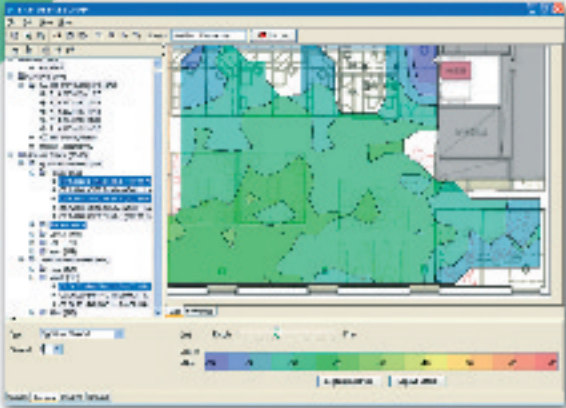

## The Ultimate Site Survey Tool for Wi-Fi Networks

Ekahau Site Survey (ESS) is an easy-to-use, powerful and comprehensive tool for 802.11a/b/g network planning site surveys and network optimization. It provides a complete solution for Wi-Fi network professionals for the following purposes:

- **Optimization and Analysis**
  - Visualize the coverage areas and data rates of 802.11a/b/g networks\*
  - Select the right channels for minimum interference
  - Find ideal locations for new and existing access points
  - Analyze channel and coverage overlap
  - Simulate network settings to determine their impact on performance
  - Determine exactly where to install access points
- **Security**
  - Pinpoint rogue access point locations
  - Visualize the RF leak coverage outside your building
  - Detect access point security settings (WEP)
- **Optional Modules**
  - **GPS:** Quickly generate visual outdoor coverage maps with GPS support
  - **Reporter:** Automatically produce extensive network and coverage reports via easy-to-use and customizable HTML templates
  - **Planner:** Create and simulate a complete network plan on your computer screen prior to installation

## Can you SEE your A, B, G's?

One of distinctive strengths of the ESS is its powerful visualization capability. With ESS you can quickly see your Wi-Fi network on a map! ESS supports several powerful map functions allowing you to graphically indicate signal coverage areas, problematic areas of channel interference, accurate access point locations including ALL rogue access points. Through the use of full-color graphics on a network site map information is clearly presented. Where exactly are your Wi-Fi network problems for VoIP and Data? With the unique location-aware ESS you can now SEE where the Wi-Fi network is optimal, where it can be improved and why.