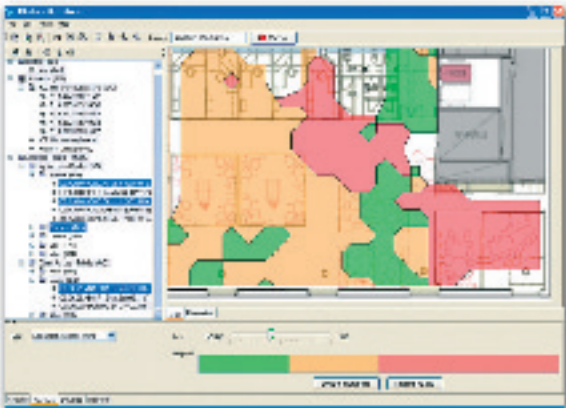

## The Ultimate Site Survey Tool for Wi-Fi Networks

Ekahau Site Survey (ESS) is an easy-to-use, powerful and comprehensive tool for 802.11a/b/g network planning site surveys and network optimization. It provides a complete solution for Wi-Fi network professionals for the following purposes:

- **Optimization and Analysis**
  - Visualize the coverage areas and data rates of 802.11a/b/g networks\*
  - Select the right channels for minimum interference
  - Find ideal locations for new and existing access points
  - Analyze channel and coverage overlap
  - Simulate network settings to determine their impact on performance
  - Determine exactly where to install access points
- **Security**
  - Pinpoint rogue access point locations
  - Visualize the RF leak coverage outside your building
  - Detect access point security settings (WEP)
- **Optional Modules**
  - **GPS:** Quickly generate visual outdoor coverage maps with GPS support
  - **Reporter:** Automatically produce extensive network and coverage reports via easy-to-use and customizable HTML templates
  - **Planner:** Create and simulate a complete network plan on your computer screen prior to installation

## Can you SEE your A, B, G's?

One of distinctive strengths of the ESS is its powerful visualization capability. With ESS you can quickly see your Wi-Fi network on a map! ESS supports several powerful map functions allowing you to graphically indicate signal coverage areas, problematic areas of channel interference, accurate access point locations including ALL rogue access points. Through the use of full-color graphics on a network site map information is clearly presented. Where exactly are your Wi-Fi network problems for VoIP and Data? With the unique location-aware ESS you can now SEE where the Wi-Fi network is optimal, where it can be improved and why.