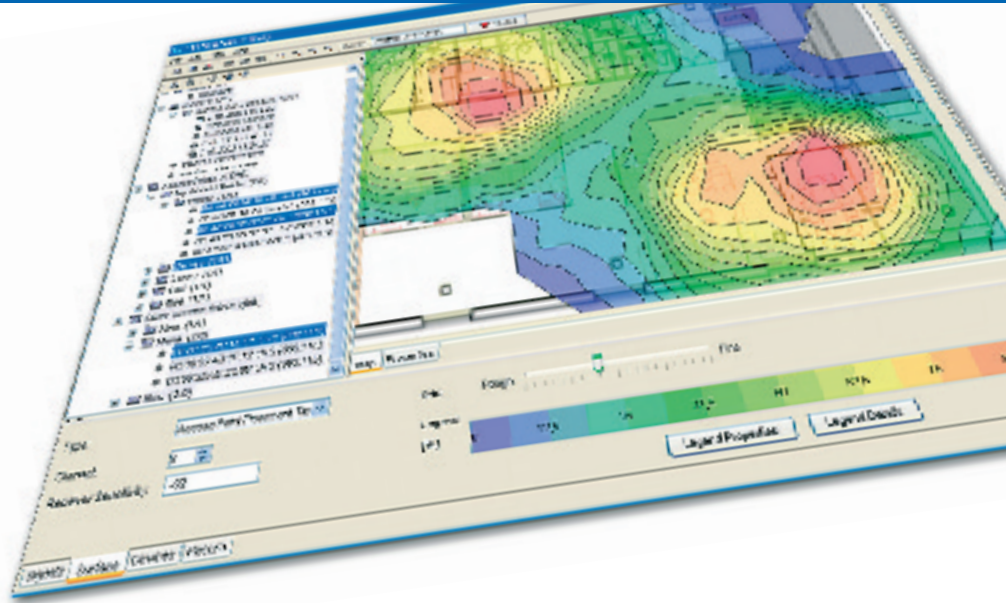

## The Ultimate Site Survey Tool for Wi-Fi Networks

Ekahau Site Survey (ESS) is an easy-to-use, powerful and comprehensive tool for 802.11a/b/g network planning site surveys and network optimization. It provides a complete solution for Wi-Fi network professionals for the following purposes:

- **Optimization and Analysis**
  - Visualize the coverage areas and data rates of 802.11a/b/g networks\*
  - Select the right channels for minimum interference
  - Find ideal locations for new and existing access points
  - Analyze channel and coverage overlap
  - Simulate network settings to determine their impact on performance
  - Determine exactly where to install access points
- **Security**
  - Pinpoint rogue access point locations
  - Visualize the RF leak coverage outside your building
  - Detect access point security settings (WEP)
- **Optional Modules**
  - **GPS:** Quickly generate visual outdoor coverage maps with GPS support
  - **Reporter:** Automatically produce extensive network and coverage reports via easy-to-use and customizable HTML templates
  - **Planner:** Create and simulate a complete network plan on your computer screen prior to installation

## Can you SEE your A, B, G's?

One of distinctive strengths of the ESS is its powerful visualization capability. With ESS you can quickly see your Wi-Fi network on a map! ESS supports several powerful map functions allowing you to graphically indicate signal coverage areas, problematic areas of channel interference, accurate access point locations including ALL rogue access points. Through the use of full-color graphics on a network site map information is clearly presented. Where exactly are your Wi-Fi network problems for VoIP and Data? With the unique location-aware ESS you can now SEE where the Wi-Fi network is optimal, where it can be improved and why.