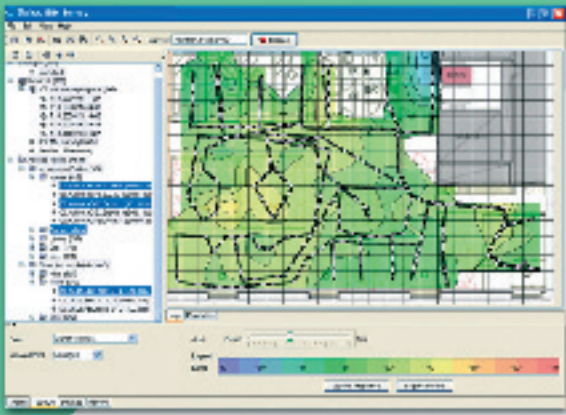

## The Ultimate Site Survey Tool for Wi-Fi Networks

Ekahau Site Survey (ESS) is an easy-to-use, powerful and comprehensive tool for 802.11a/b/g network planning site surveys and network optimization. It provides a complete solution for Wi-Fi network professionals for the following purposes:

- **Optimization and Analysis**
  - Visualize the coverage areas and data rates of 802.11a/b/g networks\*
  - Select the right channels for minimum interference
  - Find ideal locations for new and existing access points
  - Analyze channel and coverage overlap
  - Simulate network settings to determine their impact on performance
  - Determine exactly where to install access points
- **Security**
  - Pinpoint rogue access point locations
  - Visualize the RF leak coverage outside your building
  - Detect access point security settings (WEP)
- **Optional Modules**
  - **GPS:** Quickly generate visual outdoor coverage maps with GPS support
  - **Reporter:** Automatically produce extensive network and coverage reports via easy-to-use and customizable HTML templates
  - **Planner:** Create and simulate a complete network plan on your computer screen prior to installation

## Can you SEE your A, B, G's?

One of distinctive strengths of the ESS is its powerful visualization capability. With ESS you can quickly see your Wi-Fi network on a map! ESS supports several powerful map functions allowing you to graphically indicate signal coverage areas, problematic areas of channel interference, accurate access point locations including ALL rogue access points. Through the use of full-color graphics on a network site map information is clearly presented. Where exactly are your Wi-Fi network problems for VoIP and Data? With the unique location-aware ESS you can now SEE where the Wi-Fi network is optimal, where it can be improved and why.